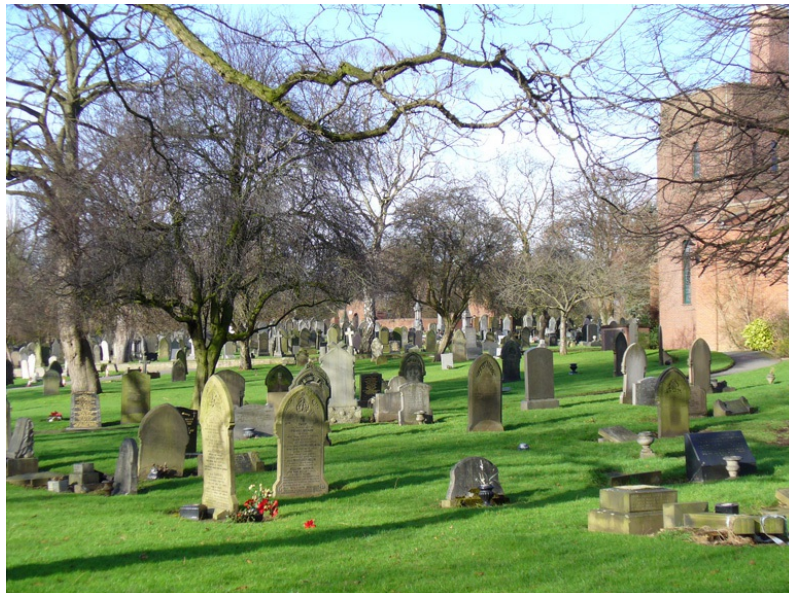

In Memory Of
Second Lieutenant

HENRY JOHN BROOKE

Royal Berkshire Regiment who died on 27 February 1920 Age 32

Son of the late Mark and Annie Brooke; husband of Mary Ellen Smith (formerly Brooke), of 13, Middlewich St., Crewe. Born at
Dublin.

R.I.P.

Remembered with Honour

CREWE CEMETERY

C. 436.

|||||
COMMONWEALTH
WAR GRAVES
|||||

COMMEMORATED IN PERPETUITY BY THE COMMONWEALTH
WAR GRAVES COMMISSION